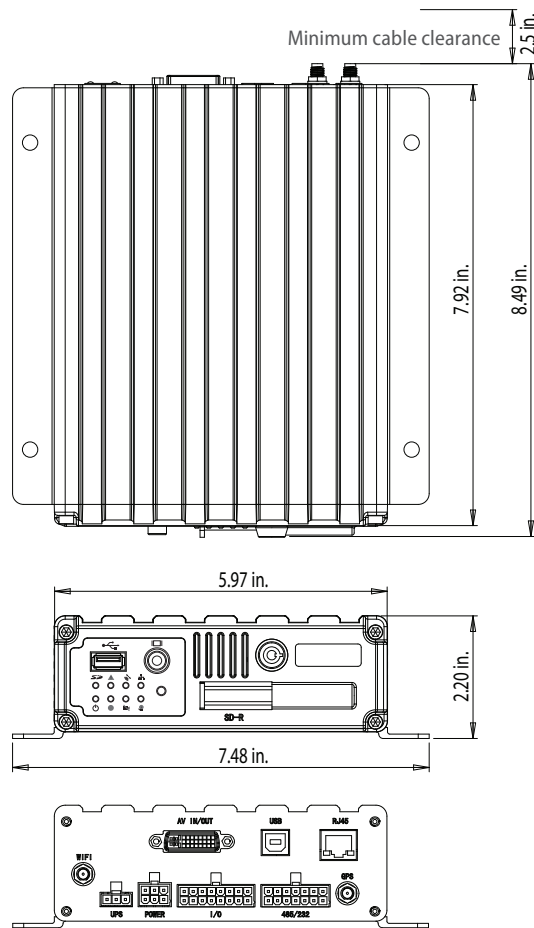

*configurable per channel and event

OPTIONAL ACCESSORIES

Additional SD cards (one included)
Accelerometer
Panic button with LED status indicator
SV-835 series of cameras (dome and wedge available)

Warranty Agreement

Safety Vision's standard warranty for new items is one year. Extended warranties and advance replacement agreements also are available. Ask your sales or customer service representative for details.

6100 W. Sam Houston Pkwy. N.

Houston, TX 77041-5113

Main: 713.896.6600 | Toll Free: 800.880.8855 | Fax: 713.896.6640

32 GB STORAGE MATRIX

Resolution	Quality	Cameras	FPS	Hours of Recording
CIF	4 - Medium	4	5	243
CIF	4 - Medium	4	10	121
CIF	4 - Medium	4	15	81
CIF	4 - Medium	4	30	40
Half D1	4 - Medium	4	5	152
Half D1	4 - Medium	4	10	76
Half D1	4 - Medium	4	15	51
Half D1	4 - Medium	4	30	26
D1	4 - Medium	2	5	190
D1	4 - Medium	2	10	95
D1	4 - Medium	2	15	63
D1	4 - Medium	2	30	32