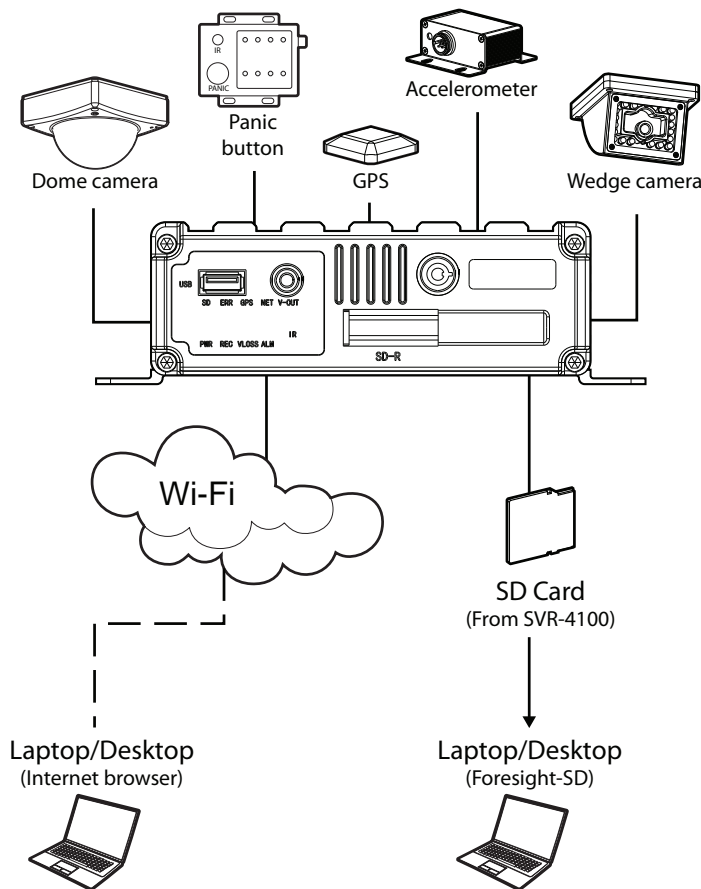

## 4-CHANNEL SOLID STATE DIGITAL VIDEO RECORDER

The SVR-4100 is a compact, rugged, solid state DVR designed to withstand the demanding shock and vibration requirements of in-vehicle recording. The SVR-4100 records up to 4 audio/video channels, location data from built-in GPS as well as metadata from a large array of sensors – all on reliable, solid state SD cards. Combined with built-in web server, Wi-Fi and Ethernet, the SVR-4100 is the recording and communications platform fleet managers can count on.

### Solid State Recording

The rugged SVR-4100 records on removable solid state SD cards ensuring reliable operation in the rough and tumble mobile environment. The system utilizes the latest H.264 video compression to record the highest quality video while maximizing storage times. Resolution, frame rate and quality settings are configurable for each channel and include separate settings for continuous and event recordings.

### Flexible Access & Data Retrieval

The SVR-4100 features built-in Wi-Fi, Ethernet and web server for easy browser based access over wired and wireless networks. Recorded video and metadata on removable SD cards can be searched, sorted and reviewed by the feature rich Foresight-SD software. Foresight-SD also provides flexible export options including AVI format for playback with Windows Media Player and the unique, self-executing Miniplayer format.