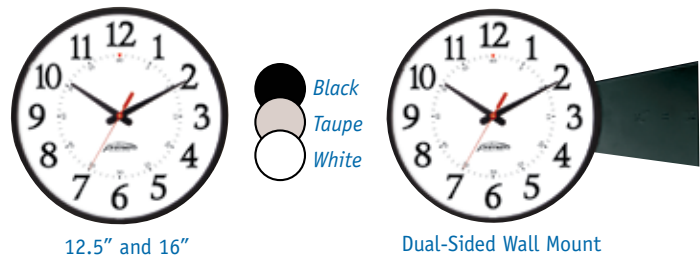

- Plastic, metal, or wood bezels
- Variety of dials, sizes and colors
- Platinum features chemically-resistant coating
- Battery, Power over Ethernet or AC power

TRADITIONAL SERIES

Battery	PoE	Description
SNS4Z155	SNS5Z155	12.5" (31.75cm) Black
SNS4Z157	SNS5Z157	12.5" (31.75cm) Taupe
SNS4Z159	SNS5Z159	12.5" (31.75cm) White
SNS4Z164	SNS5Z164	12.5" (31.75cm) Black, Dual Sided
SNS4Z163	SNS5Z163	16" (40.64cm) Black

TRADITIONAL SERIES ELECTRIC MODELS

SNS7A306	NA	12.5" (31.75cm) 100-240 VAC Black 18" Cord
SNS7A330	NA	12.5" (31.75cm) 100-240 VAC Black, Dual-Sided Wall

WOOD SERIES

Battery	PoE	Description
SNS4Z396	SNS5Z396	12.5" (31.75cm) Honey Arabic
SNS4Z392	SNS5Z392	12.5" (31.75cm) Honey Roman
SNS4Z397	SNS5Z397	12.5" (31.75cm) Dark Cherry Arabic
SNS4Z393	SNS5Z393	12.5" (31.75cm) Dark Cherry Roman
SNS4Z398	SNS5Z398	12.5" (31.75cm) Clear Oak Arabic
SNS4Z394	SNS5Z394	12.5" (31.75cm) Clear Oak Roman
SNS4Z399	SNS5Z399	12.5" (31.75cm) Walnut Arabic
SNS4Z395	SNS5Z395	12.5" (31.75cm) Walnut Roman
SNS4Z176	SNS5Z176	16" (40.64cm) Clear Oak Arabic
SNS4Z177	SNS5Z177	16" (40.64cm) Dark Cherry Arabic

METAL SERIES

Battery	PoE	Description
SNS4Z180	SNS5Z180	12.5" (31.75cm) Silver Tone
SNS4Z227	SNS5Z227	15" (38.1cm) Silver Tone, Dual-Sided

PLATINUM SERIES

Battery	PoE	Description
SNS4Z512	SNS5Z512	13.75" (34.93cm) Platinum