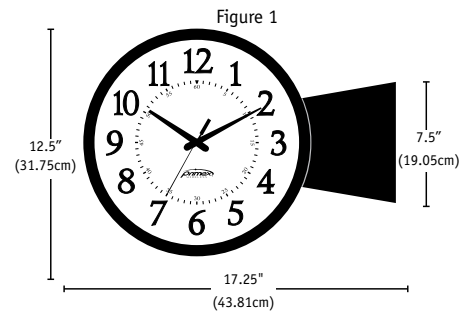

Clock Specifications:

- Automatically adjusts for Daylight Saving Time
- Expected Lithium battery life up to 7 years (when using Primex Wireless Lithium batteries)
  - -All battery powered analog clocks require two SNS887 lithium batteries or 4 D Cell Alkaline batteries (not supplied)
- Operating range: 32° - 158°F (0° - 70°C)
- Clock Lock available on most models features two uniquely shaped hangers that require a sequence of movements to install and remove the clock.

Traditional Series:

- High impact polycarbonate frame and lens

Platinum Series:

- High impact frame with chemical resistant coating
- Xylex® lens, resistant to strong chemicals used in healthcare facilities

Wood Series:

- Hardwood frame
- 16" (40.6cm) model features a glass crystal lens
- 12.5" (31.75cm) model features high impact polycarbonate frame and lens
- Ivory dials with Arabic numerals

Metal Series:

- **12.5" (31.75cm)**
  - Brushed aluminum frame with glass lens
- **15" (38.1cm) Dual-Sided**
  - Brushed aluminum bezel; acrylic bracket and lens

Clock Configuration Software

Minimum System Requirements

- Operating System: Windows XP and 2003
- Microsoft.NET™ Framework version 2.0 or later
- Network Interface Card with RJ-45 ethernet jack
- Minimum Screen Resolution: 1024 x 768

Supported Security Protocols

- WEP
- WPA
- WPA2
- PEAP
- EAP-FAST
- LEAP

Dual Sided Models (refer to Figure 1)

- Wall or ceiling mount
- Provides easy viewing for hallway applications
- Easy to assemble

Electric Models Power Supply

Input	100-240 VAC
Current Draw	
Single Sided	67mA @ 120 VAC
Dual Sided	134mA @ 120 VAC
Cord Details	18" (45.72cm) two-prong

POE Models

- 802.3 at/af compatible
- Optional battery back up (4 D-Cell)